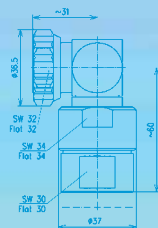

* suitable for aluminium and copper cables

BN 84 48 40

BN 85 43 18*

BN 84 48 50

BN 84 48 51

BN 65 56 40

BN 65 43 18*