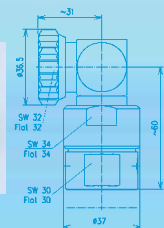

Coaxial Connectors Type 7-16

Cable Connector for LCF38-50

BN 84 73 69

Version	Ω	Part Number
CAF® O-Ring	50	BN 84 73 69

Cable Connector for LCF38-50

Version	Ω	Part Number
CAF® Plast 2000®	50	BN 84 48 40
TOPSPIN® O-Ring	50	BN 85 43 18*
CAF® Plast 2000®	50	BN 84 48 50
CAF® O-Ring	50	BN 84 48 51
CAF® Plast 2000®	50	BN 65 56 40
TOPSPIN® O-Ring	50	BN 65 43 18*

* suitable for aluminium and copper cables

BN 84 48 40

BN 85 43 18*

BN 84 48 50

BN 84 48 51

BN 65 56 40

BN 65 43 18*