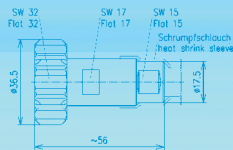

Coaxial Connectors Type 7-16

Cable Connector for LCF38-50

BN 84 73 69

Version	Ω	Part Number
CAF® O-Ring	50	BN 84 73 69

Cable Connector for LCF38-50

Version	Ω	Part Number
CAF® Plast 2000®	50	BN 84 48 40
TOPSPIN® O-Ring	50	BN 85 43 18*
CAF® Plast 2000®	50	BN 84 48 50
CAF® O-Ring	50	BN 84 48 51
CAF® Plast 2000®	50	BN 65 56 40
TOPSPIN® O-Ring	50	BN 65 43 18*

* suitable for aluminium and copper cables

BN 84 48 40

BN 85 43 18*

BN 84 48 50

BN 84 48 51

BN 65 56 40

BN 65 43 18*