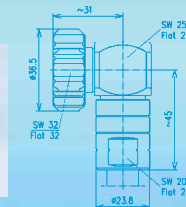

BN 84 73 39

BN 84 73 73

BN 71 03 39

Cable Connector for SCF/UCF 12-50

Version	Ω	Part Number
CAF® Profile gasket	50	BN 84 73 59 BN 84 73 57 BN 71 03 59

BN 84 73 59

BN 84 73 57

BN 71 03 59

Cable Connector for LCF 14-50

Version	Ω	Part Number
CAF® O-Ring	50	BN 74 14 45

BN 74 14 45