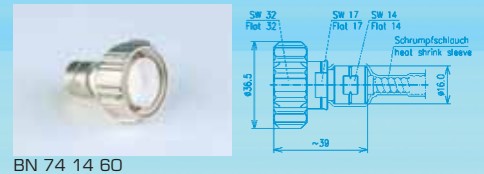

Coaxial Connectors Type 7-16

Cable Connector for SCF 14-50

Version	Ω	Part Number
CAF® Heat shrink sleeve	50	BN 74 14 60

BN 74 14 60

Cable Connector for SCF38-50

Version	Ω	Part Number
CAF® Profile gasket	50	BN 84 73 39 BN 84 73 73 BN 71 03 39

BN 84 73 39

BN 84 73 73

BN 71 03 39

Cable Connector for SCF/UCF 12-50

Version	Ω	Part Number
CAF® Profile gasket	50	BN 84 73 59 BN 84 73 57 BN 71 03 59

BN 84 73 59

BN 84 73 57

BN 71 03 59