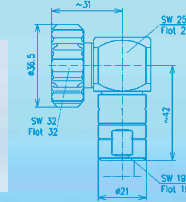

Coaxial Connectors Type 7-16

Cable Connector for SCF 14-50

Version	Ω	Part Number
CAF® Heat shrink sleeve	50	BN 74 14 60

BN 74 14 60

Cable Connector for SCF38-50

Version	Ω	Part Number
CAF® Profile gasket	50	BN 84 73 39 BN 84 73 73 BN 71 03 39

BN 84 73 39

BN 84 73 73

BN 71 03 39

Cable Connector for SCF/UCF 12-50

Version	Ω	Part Number
CAF® Profile gasket	50	BN 84 73 59 BN 84 73 57 BN 71 03 59

BN 84 73 59

BN 84 73 57

BN 71 03 59