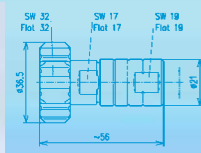

Coaxial Connectors Type 7-16

Cable Connector for SCF 14-50

Version	Ω	Part Number
CAF® Heat shrink sleeve	50	BN 74 14 60

BN 74 14 60

Cable Connector for SCF38-50

Version	Ω	Part Number
CAF® Profile gasket	50	BN 84 73 39 BN 84 73 73 BN 71 03 39

BN 84 73 39

BN 84 73 73

BN 71 03 39

Cable Connector for SCF/UCF 12-50

Version	Ω	Part Number
CAF® Profile gasket	50	BN 84 73 59 BN 84 73 57 BN 71 03 59

BN 84 73 59

BN 84 73 57

BN 71 03 59