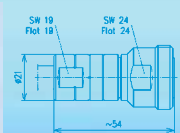

Coaxial Connectors Type 7-16

Cable Connector for SCF 14-50

Version	Ω	Part Number
CAF® Heat shrink sleeve	50	BN 74 14 60

BN 74 14 60

Cable Connector for SCF38-50

Version	Ω	Part Number
CAF® Profile gasket	50	BN 84 73 39 BN 84 73 73 BN 71 03 39

BN 84 73 39

BN 84 73 73

BN 71 03 39

Cable Connector for SCF/UCF 12-50

Version	Ω	Part Number
CAF® Profile gasket	50	BN 84 73 59 BN 84 73 57 BN 71 03 59

BN 84 73 59

BN 84 73 57

BN 71 03 59